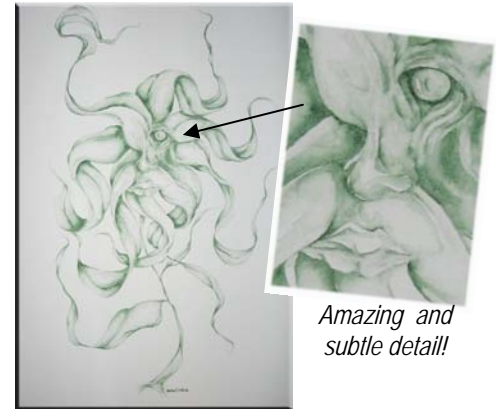

CREATIVE MEMORIES GIFT BASKET

Tools for digital & traditional scrapbooking & framing
Donated by Mary Jo Chretien—401-397-8098

Amazing and subtle detail!

ORIGINAL WATERCOLOR BY MATT DILL

Matt's art includes graphic design in art in various media, including tattoos! This piece is on stretched canvas—actual size 24" x 36".
Studio in Providence. (401)-641-8986